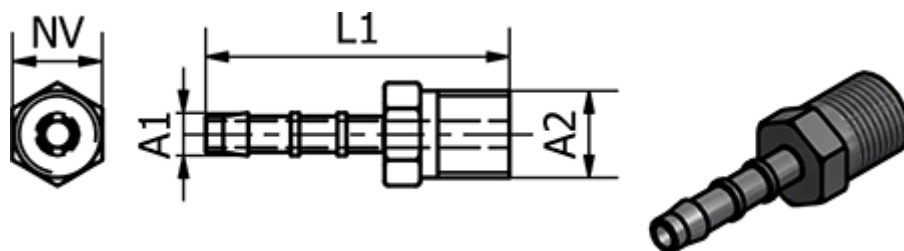

Article number: 58631133

Description: Tube Connector 31.133, Ø8 - R 1/4"

Measures

Ext. hose diameter A1 = 8

L1 = 41

NV = 14

Thread A2 = R 1/4"